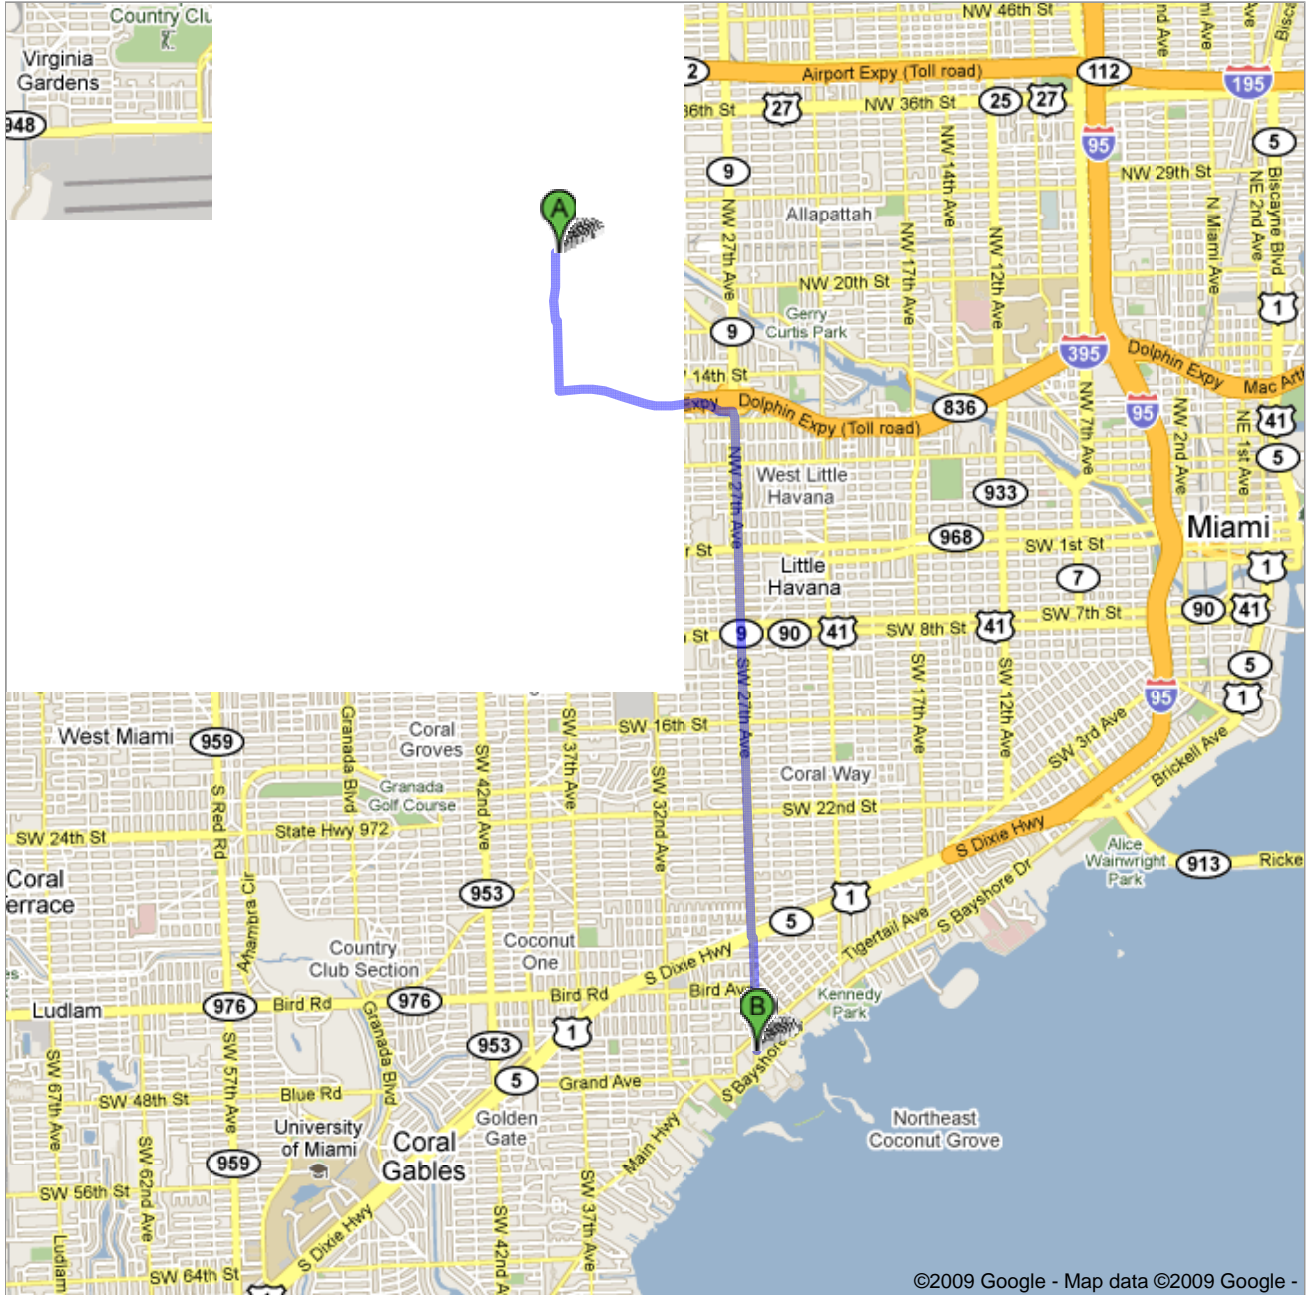

**Directions to Bizcaya at the Ritz-Carlton
Coconut Grove**

3300 Southwest 27th Avenue, Miami, FL 33133 - (
305) 644-4680

5.5 mi – about 13 mins

Save trees. Go green!
Download Google Maps on your phone at google.com/gmm

©2009 Google - Map data ©2009 Google -

A Avis Rent A Car
 2330 Northwest 37th Avenue, Miami, FL 33142-6898 - (305) 633-3215

1. Head **south** on **NW 37th Ave** toward **NW 22nd St**
 About 2 mins

go 0.8 mi
 total 0.8 mi

836 2. Turn **left** to merge onto **FL-836 E** toward **I-395/I-95**
 About 1 min

go 0.8 mi
 total 1.6 mi

↗ 3. Exit onto **NW 27th Ave/FL-9 S**
 Continue to follow **NW 27th Ave**
 Destination will be on the right
 About 10 mins

go 3.9 mi
 total 5.5 mi

B Bizcaya at the Ritz-Carlton Coconut Grove
 3300 Southwest 27th Avenue, Miami, FL 33133 - (305) 644-4680