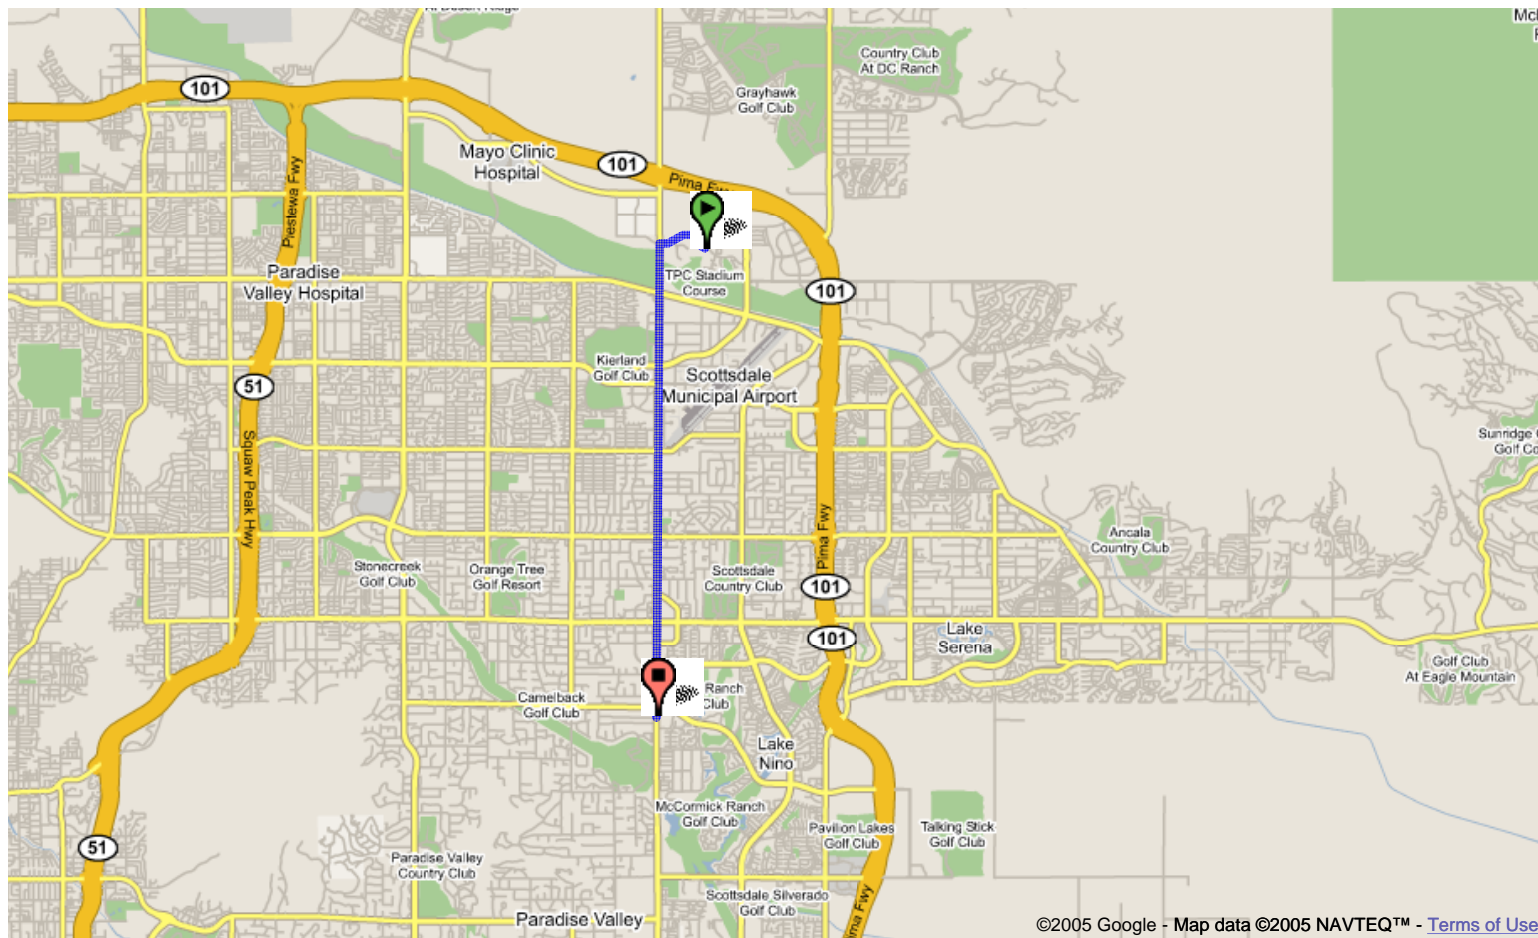

Bloom
480.922.5666

Start address: **7575 E Princess Dr
Scottsdale, AZ 85255**
End address: **8877 N Scottsdale Rd
Paradise Valley, AZ 85253**
Distance: **6.3 mi (about 11 mins)**

©2005 Google - Map data ©2005 NAVTEQ™ - [Terms of Use](#)

1. Head west from E Princess Dr - go 0.2 mi
2. Bear right and head toward E Princess Blvd - go 0.1 mi
3. Bear right at E Princess Blvd - go 0.4 mi
4. Turn left at N Scottsdale Rd - go 5.6 mi
5. Make a U-turn at N Scottsdale Rd - go 167 ft

These directions are for planning purposes only. You may find that construction projects, traffic, or other events may cause road conditions to differ from the map results.

Map data ©2005 NAVTEQ™, Tele Atlas