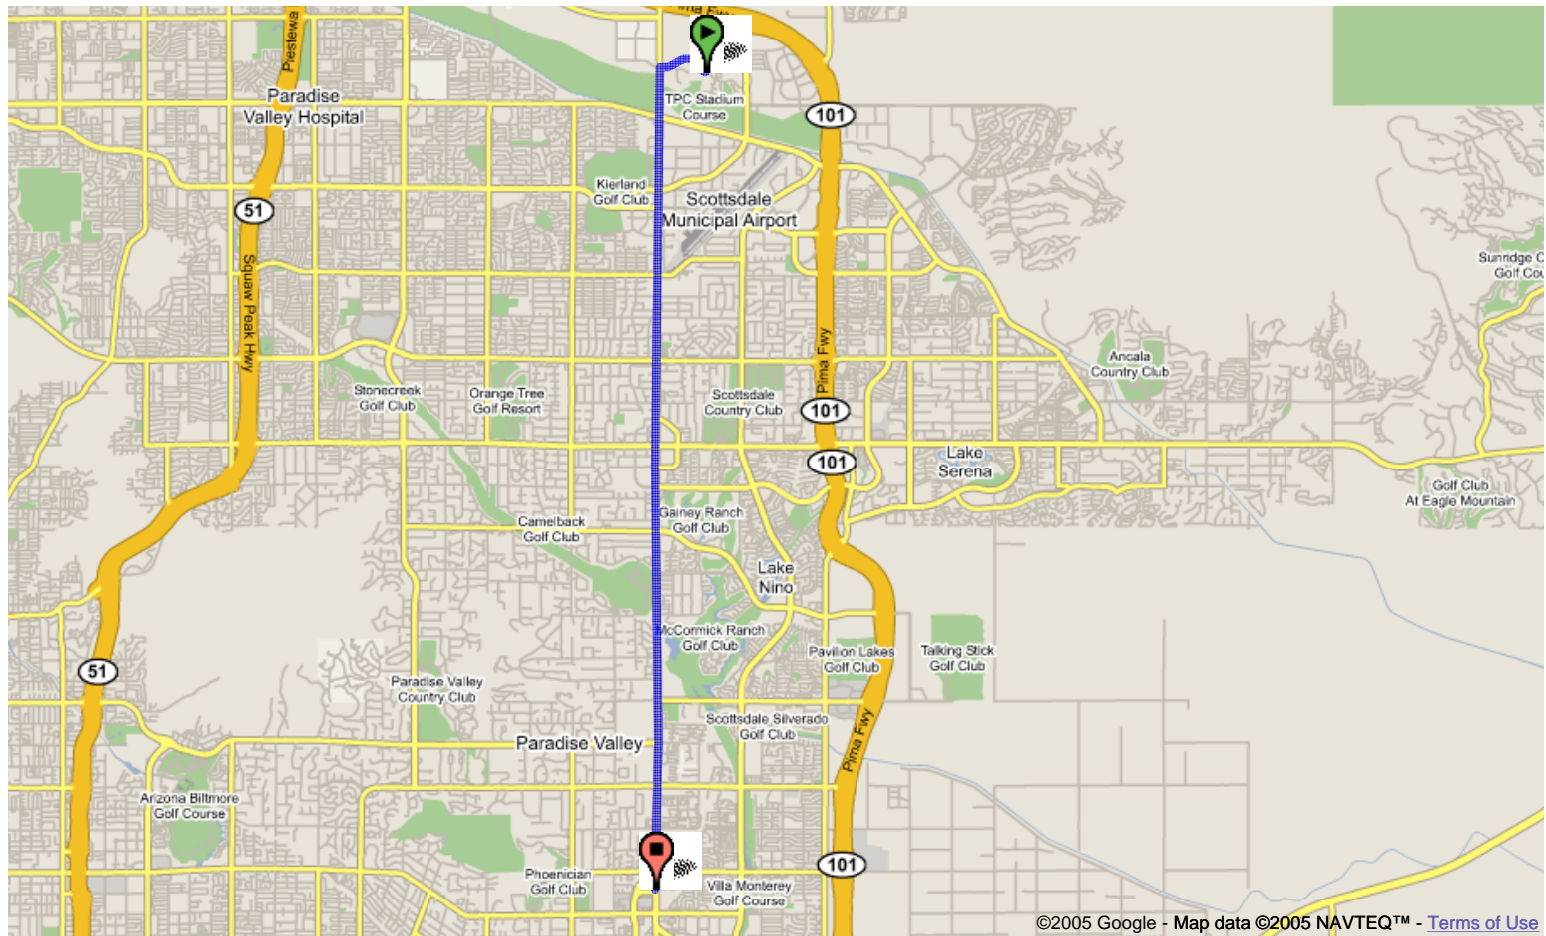

Roaring Fork**480.905.1155**

Start address: **7575 E Princess Dr
Scottsdale, AZ 85255**

End address: **4800 N Scottsdale Rd
Scottsdale, AZ 85251**

Distance: **10.4 mi (about 18 mins)**

©2005 Google - Map data ©2005 NAVTEQ™ - [Terms of Use](#)

1. Head **west** from **E Princess Dr** - go **0.2 mi**
2. Bear **right** and head toward **E Princess Blvd** - go **0.1 mi**
3. Bear **right** at **E Princess Blvd** - go **0.4 mi**
4. Turn **left** at **N Scottsdale Rd** - go **9.7 mi**

Start address: **7575 E Princess Dr
Scottsdale, AZ 85255**
End address: **4800 N Scottsdale Rd
Scottsdale, AZ 85251**
Distance: **10.4 mi (about 18 mins)**

- | |
|--|
| 1. Head west from E Princess Dr - go 0.2 mi |
| 2. Bear right and head toward E Princess Blvd - go 0.1 mi |
| 3. Bear right at E Princess Blvd - go 0.4 mi |
| 4. Turn left at N Scottsdale Rd - go 9.7 mi |

Start address: **7575 E Princess Dr
Scottsdale, AZ 85255**
End address: **7133 E Stetson Dr
Scottsdale, AZ 85251**
Distance: **11.0 mi (about 19 mins)**

©2005 Google - Map data ©2005 NAVTEQ™ - [Terms of Use](#)