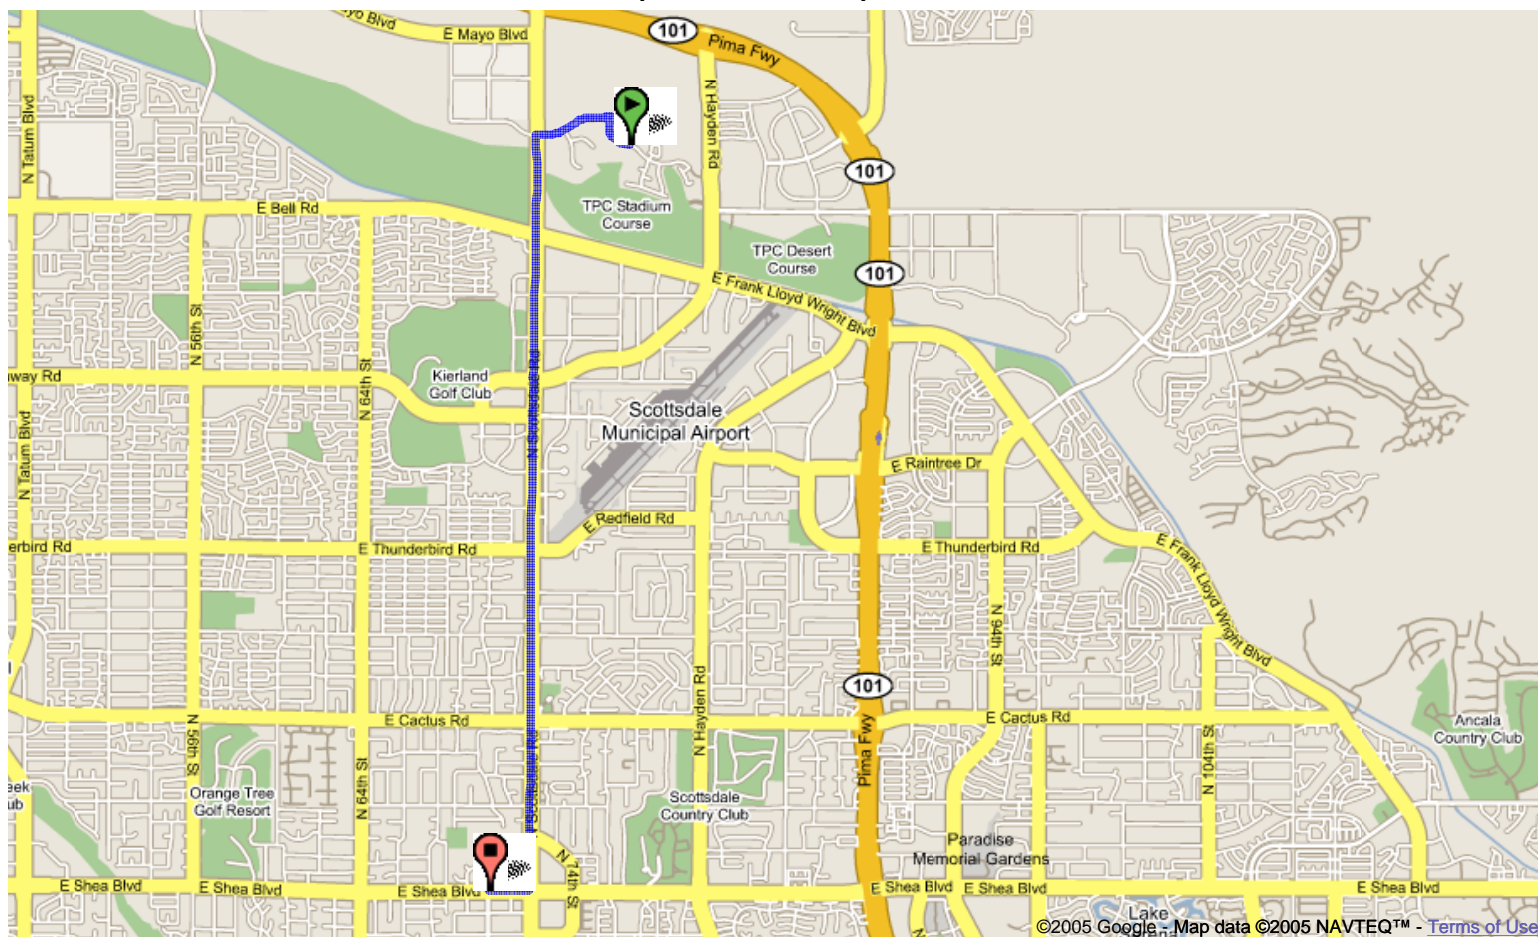

Tapino Kitchen

480.991.6887

Start address: **7575 E Princess Dr
Scottsdale, AZ 85255**

End address: **7000 E Shea Blvd
Scottsdale, AZ 85254**

Distance: **5.4 mi (about 10 mins)**

1.	Head west from E Princess Dr - go 0.2 mi
2.	Bear right and head toward E Princess Blvd - go 0.1 mi
3.	Bear right at E Princess Blvd - go 0.4 mi
4.	Turn left at N Scottsdale Rd - go 4.5 mi
5.	Turn right at E Shea Blvd - go 0.2 mi

Start address: **7575 E Princess Dr
Scottsdale, AZ 85255**
 End address: **7000 E Shea Blvd
Scottsdale, AZ 85254**
 Distance: **5.4 mi (about 10 mins)**

- | |
|--|
| 1. Head west from E Princess Dr - go 0.2 mi |
| 2. Bear right and head toward E Princess Blvd - go 0.1 mi |
| 3. Bear right at E Princess Blvd - go 0.4 mi |
| 4. Turn left at N Scottsdale Rd - go 4.5 mi |
| 5. Turn right at E Shea Blvd - go 0.2 mi |