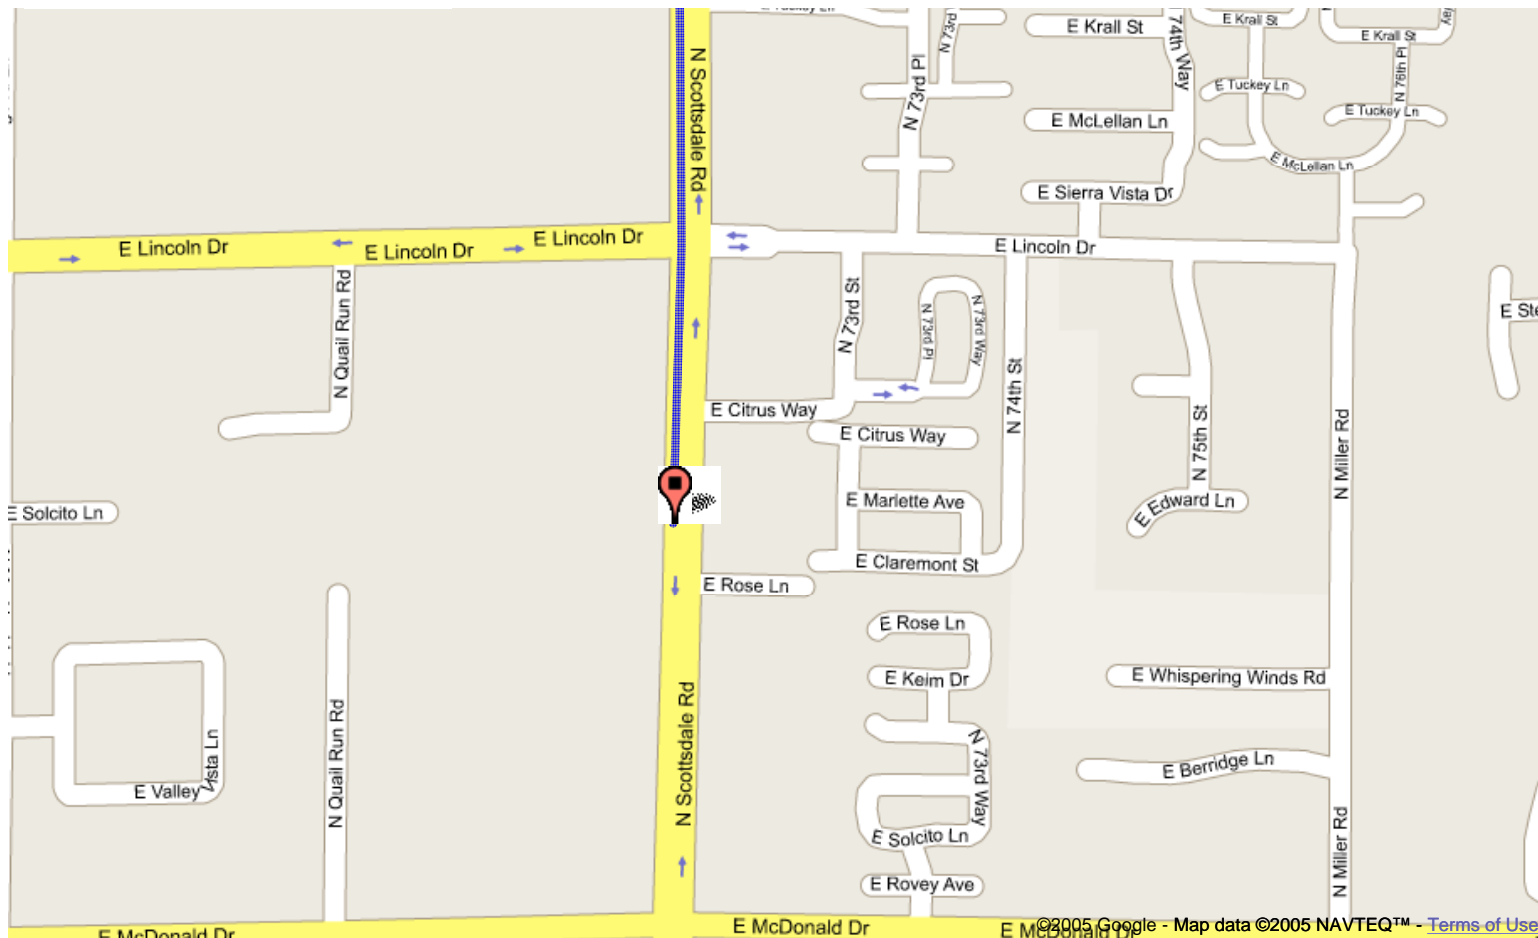

Start address: **7575 E Princess Dr
Scottsdale, AZ 85255**
End address: **6208 N Scottsdale Rd
Paradise Valley, AZ 85253**
Distance: **8.9 mi (about 15 mins)**

1. Head west from E Princess Dr - go 0.2 mi
2. Bear right and head toward E Princess Blvd - go 0.1 mi
3. Bear right at E Princess Blvd - go 0.4 mi
4. Turn left at N Scottsdale Rd - go 8.2 mi

These directions are for planning purposes only. You may find that construction projects, traffic, or other events may cause road conditions to differ from the map results.

Map data ©2005 NAVTEQ™, Tele Atlas