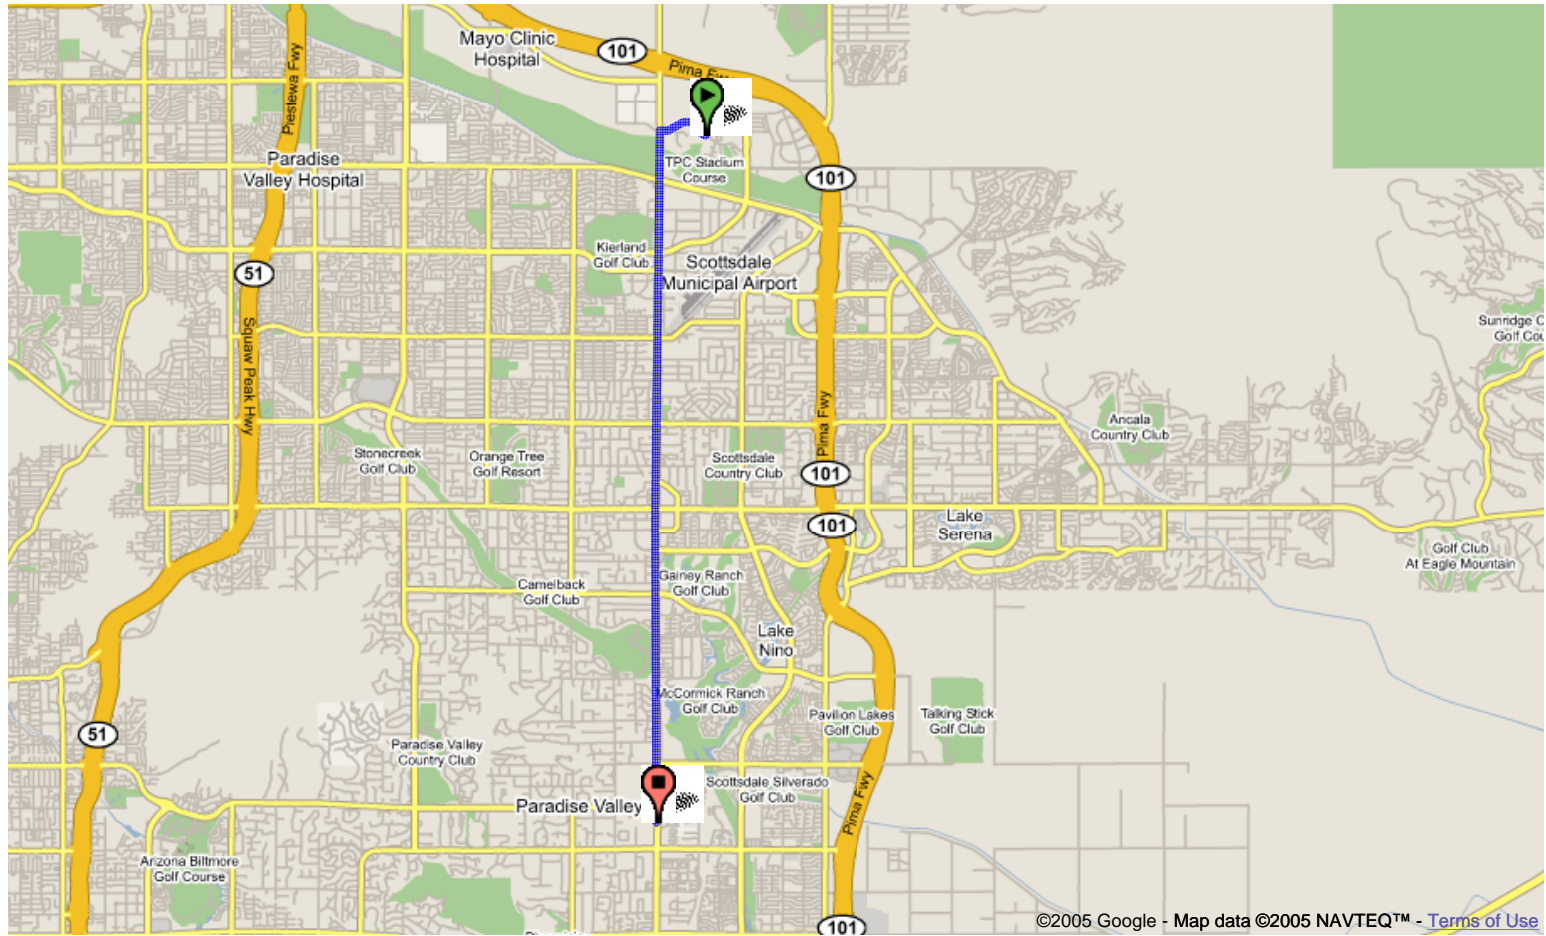

1. Head **west** from **E Princess Dr** - go **0.2 mi**
2. Bear **right** and head toward **E Princess Blvd** - go **0.1 mi**
3. Bear **right** at **E Princess Blvd** - go **0.4 mi**
4. Turn **left** at **N Scottsdale Rd** - go **10 mi**
- ...
5. Turn **left** at **E Indian School Rd** - go **0.1 mi**
6. Turn **right** at **N Brown Ave** - go **0.4 mi**
7. Turn **left** at **E 4th St** - go **50 ft**

These directions are for planning purposes only. You may find that construction projects, traffic, or other events may cause road conditions to differ from the map results.

Map data ©2005 NAVTEQ™, Tele Atlas

Rancho Pinot Grill

480.367.8030

Start address: **7575 E Princess Dr
Scottsdale, AZ 85255**
End address: **6208 N Scottsdale Rd
Paradise Valley, AZ 85253**
Distance: **8.9 mi (about 15 mins)**

©2005 Google - Map data ©2005 NAVTEQ™ - [Terms of Use](#)

1. Head **west** from **E Princess Dr** - go **0.2 mi**
2. Bear **right** and head toward **E Princess Blvd** - go **0.1 mi**
3. Bear **right** at **E Princess Blvd** - go **0.4 mi**
4. Turn **left** at **N Scottsdale Rd** - go **8.2 mi**