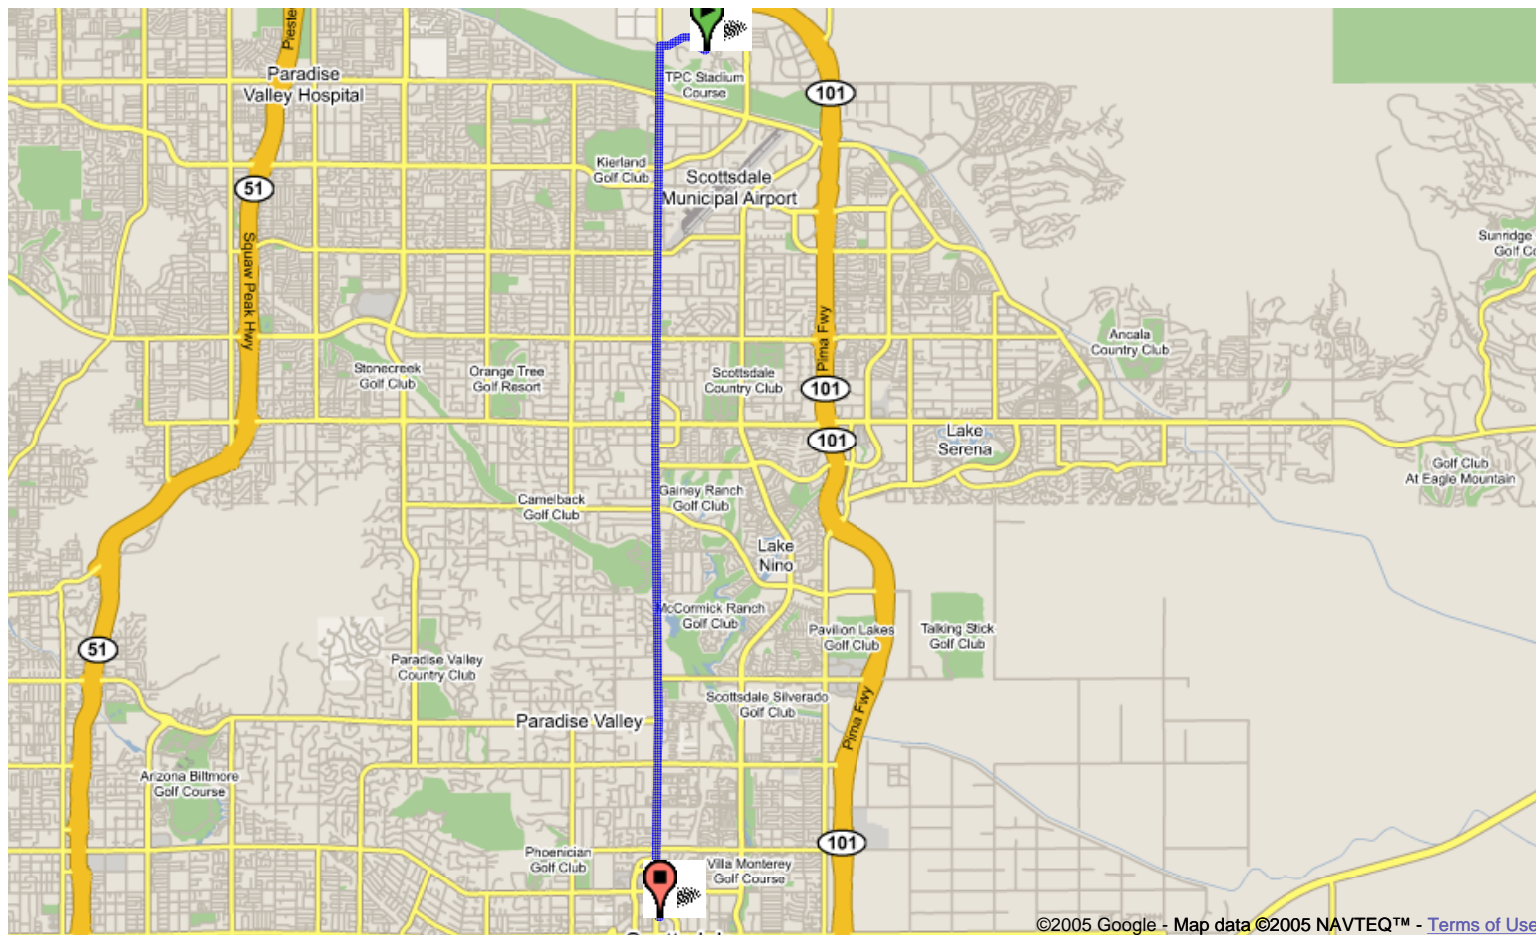

1. Head west from E Princess Dr - go 0.2 mi
2. Bear right and head toward E Princess Blvd - go 0.1 mi
3. Bear right at E Princess Blvd - go 0.4 mi
4. Turn left at N Scottsdale Rd - go 5.6 mi
5. Make a U-turn at N Scottsdale Rd - go 167 ft

Start address: **7575 E Princess Dr
Scottsdale, AZ 85255**
 End address: **8877 N Scottsdale Rd
Paradise Valley, AZ 85253**
 Distance: **6.3 mi (about 11 mins)**

- | |
|--|
| 1. Head west from E Princess Dr - go 0.2 mi |
| 2. Bear right and head toward E Princess Blvd - go 0.1 mi |
| 3. Bear right at E Princess Blvd - go 0.4 mi |
| 4. Turn left at N Scottsdale Rd - go 5.6 mi |
| 5. Make a U-turn at N Scottsdale Rd - go 167 ft |

Medizona
480.947.9500

Start address: **7575 E Princess Dr
 Scottsdale, AZ 85255**
 End address: **7217 E 4th Ave
 Scottsdale, AZ 85251**
 Distance: **11.1 mi (about 20 mins)**

- | |
|--|
| 1. Head west from E Princess Dr - go 0.2 mi |
| 2. Bear right and head toward E Princess Blvd - go 0.1 mi |
| 3. Bear right at E Princess Blvd - go 0.4 mi |
| 4. Turn left at N Scottsdale Rd - go 10 mi |
| ... |
| 5. Turn left at E 5th Ave - go 254 ft |
| 6. Turn right at N Winfield Scott Plz - go 210 ft |
| 7. Turn right at E 4th Ave - go 158 ft |