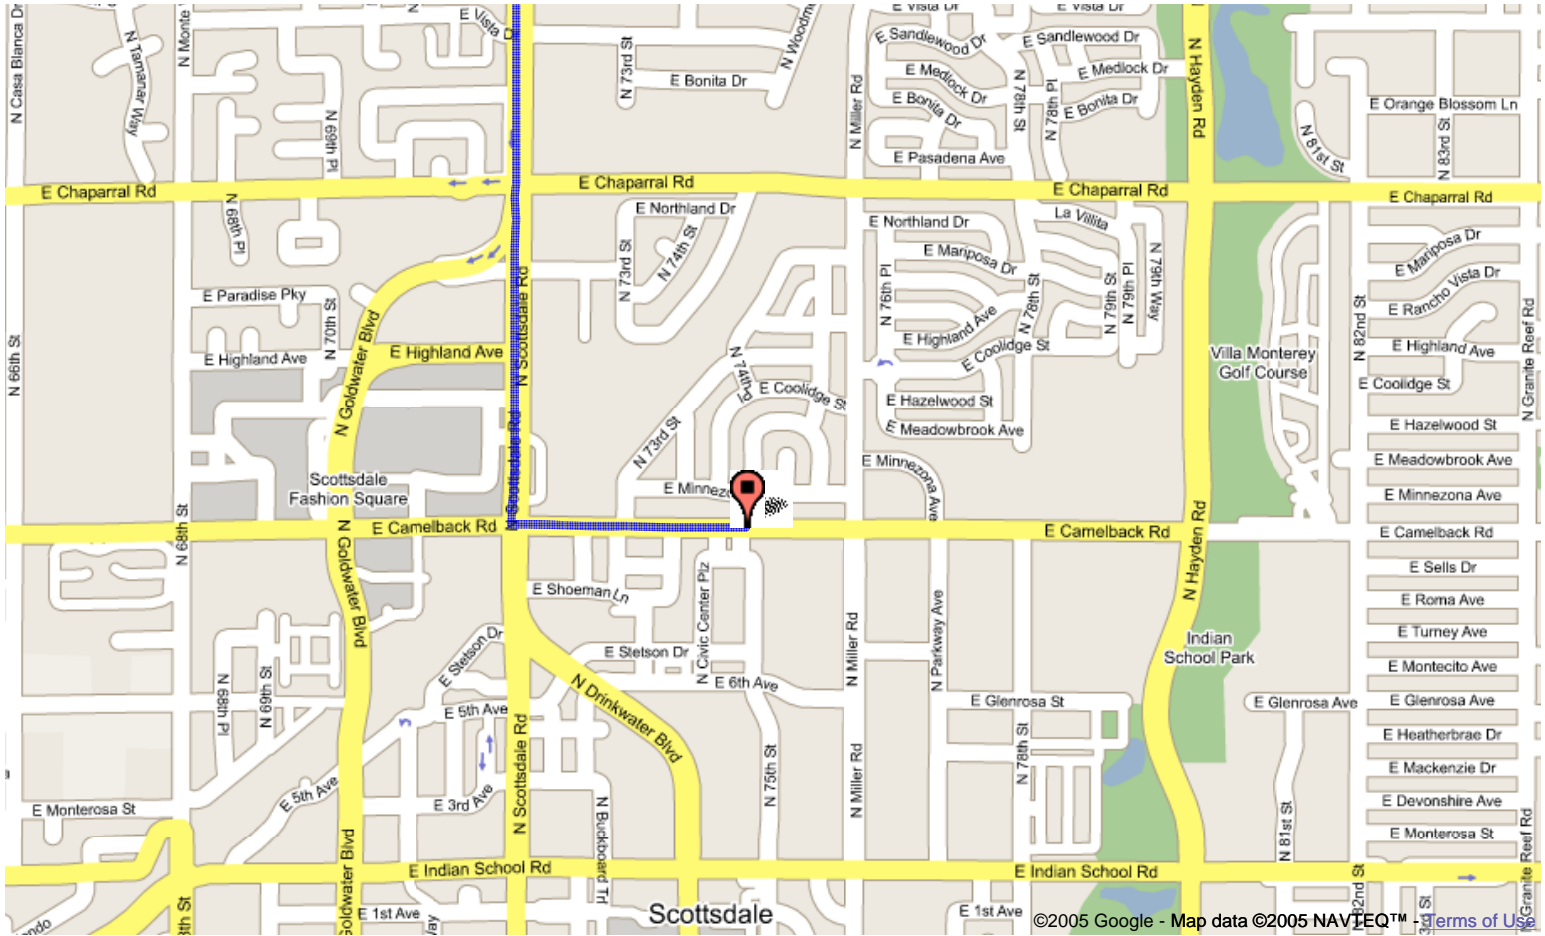

Start address: **7575 E Princess Dr
Scottsdale, AZ 85255**
End address: **7501 E Camelback Rd
Scottsdale, AZ 85251**
Distance: **11.0 mi (about 19 mins)**

1. Head west from E Princess Dr - go 0.2 mi
2. Bear right and head toward E Princess Blvd - go 0.1 mi
3. Bear right at E Princess Blvd - go 0.4 mi
4. Turn left at N Scottsdale Rd - go 10.0 mi
5. Turn left at E Camelback Rd - go 0.3 mi

These directions are for planning purposes only. You may find that construction projects, traffic, or other events may cause road conditions to differ from the map results.

Map data ©2005 NAVTEQ™, Tele Atlas