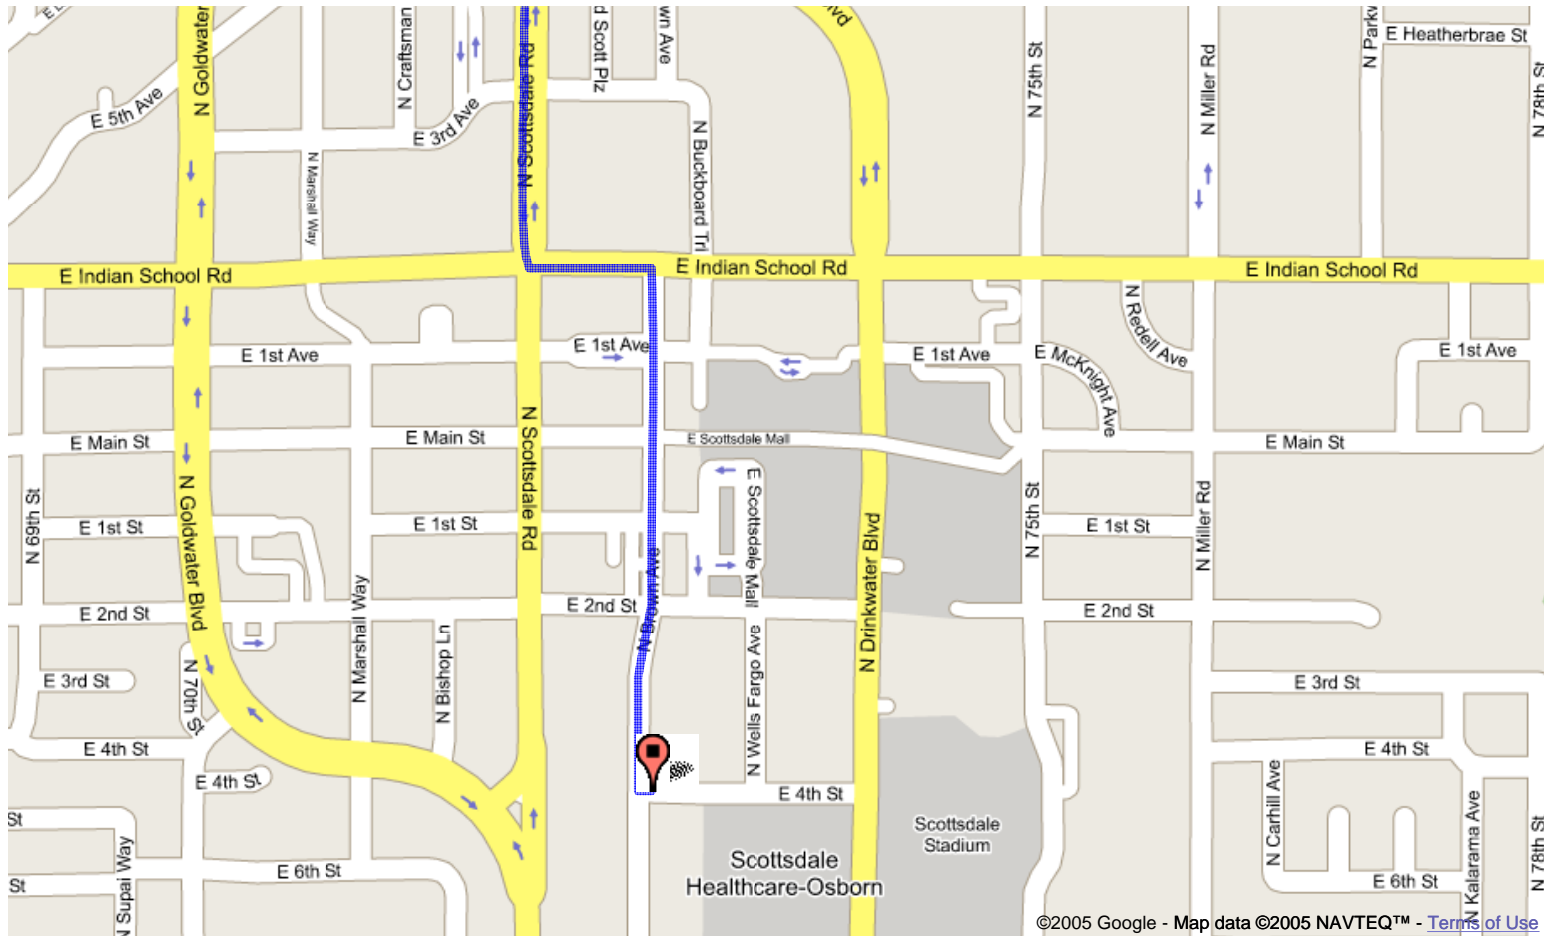

Medizona
480.947.9500

Start address: **7575 E Princess Dr
 Scottsdale, AZ 85255**
 End address: **7217 E 4th Ave
 Scottsdale, AZ 85251**
 Distance: **11.1 mi (about 20 mins)**

- | |
|--|
| 1. Head west from E Princess Dr - go 0.2 mi |
| 2. Bear right and head toward E Princess Blvd - go 0.1 mi |
| 3. Bear right at E Princess Blvd - go 0.4 mi |
| 4. Turn left at N Scottsdale Rd - go 10 mi |
| ... |
| 5. Turn left at E 5th Ave - go 254 ft |
| 6. Turn right at N Winfield Scott Plz - go 210 ft |
| 7. Turn right at E 4th Ave - go 158 ft |

Start address: **7575 E Princess Dr
Scottsdale, AZ 85255**
 End address: **7217 E 4th St
Scottsdale, AZ 85251**
 Distance: **11.7 mi (about 21 mins)**

©2005 Google - Map data ©2005 NAVTEQ™ - [Terms of Use](#)