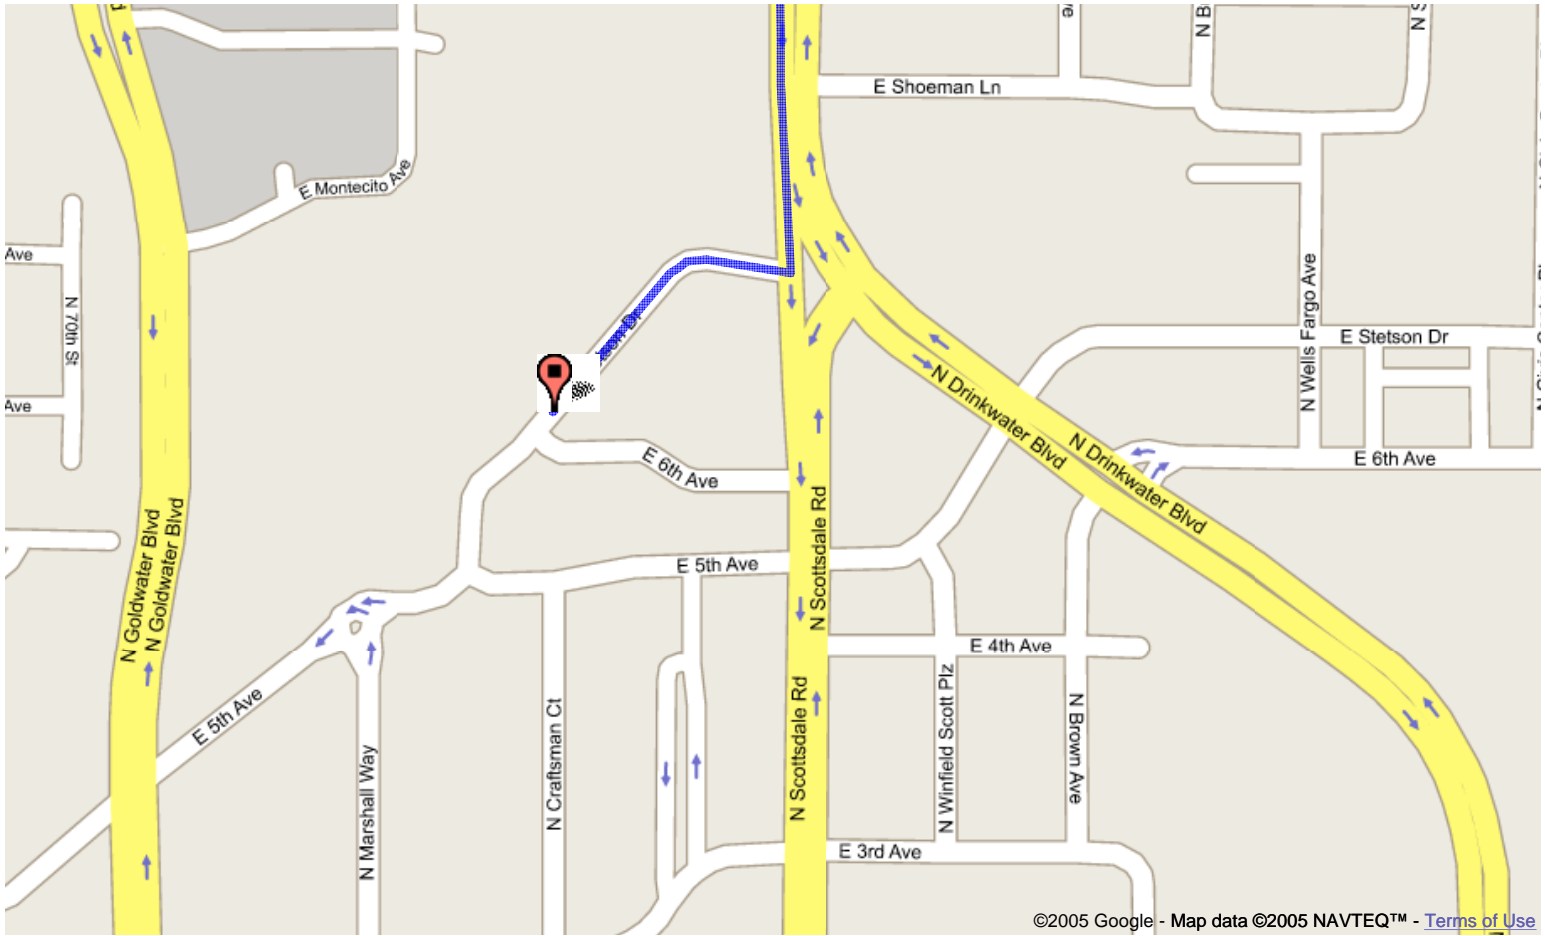

Start address: **7575 E Princess Dr
Scottsdale, AZ 85255**
End address: **4800 N Scottsdale Rd
Scottsdale, AZ 85251**
Distance: **10.4 mi (about 18 mins)**

- | |
|--|
| 1. Head west from E Princess Dr - go 0.2 mi |
| 2. Bear right and head toward E Princess Blvd - go 0.1 mi |
| 3. Bear right at E Princess Blvd - go 0.4 mi |
| 4. Turn left at N Scottsdale Rd - go 9.7 mi |

Cowboy Ciao**480.946.3111**Start address: **7575 E Princess Dr
Scottsdale, AZ 85255**End address: **7133 E Stetson Dr
Scottsdale, AZ 85251**Distance: **11.0 mi (about 19 mins)**©2005 Google - Map data ©2005 NAVTEQ™ - [Terms of Use](#)

- | |
|--|
| 1. Head west from E Princess Dr - go 0.2 mi |
| 2. Bear right and head toward E Princess Blvd - go 0.1 mi |
| 3. Bear right at E Princess Blvd - go 0.4 mi |
| 4. Turn left at N Scottsdale Rd - go 10 mi |
| ... |
| 5. Turn right at E Stetson Dr - go 0.1 mi |

Start address: **7575 E Princess Dr
Scottsdale, AZ 85255**
End address: **7133 E Stetson Dr
Scottsdale, AZ 85251**
Distance: **11.0 mi (about 19 mins)**

©2005 Google - Map data ©2005 NAVTEQ™ - [Terms of Use](#)