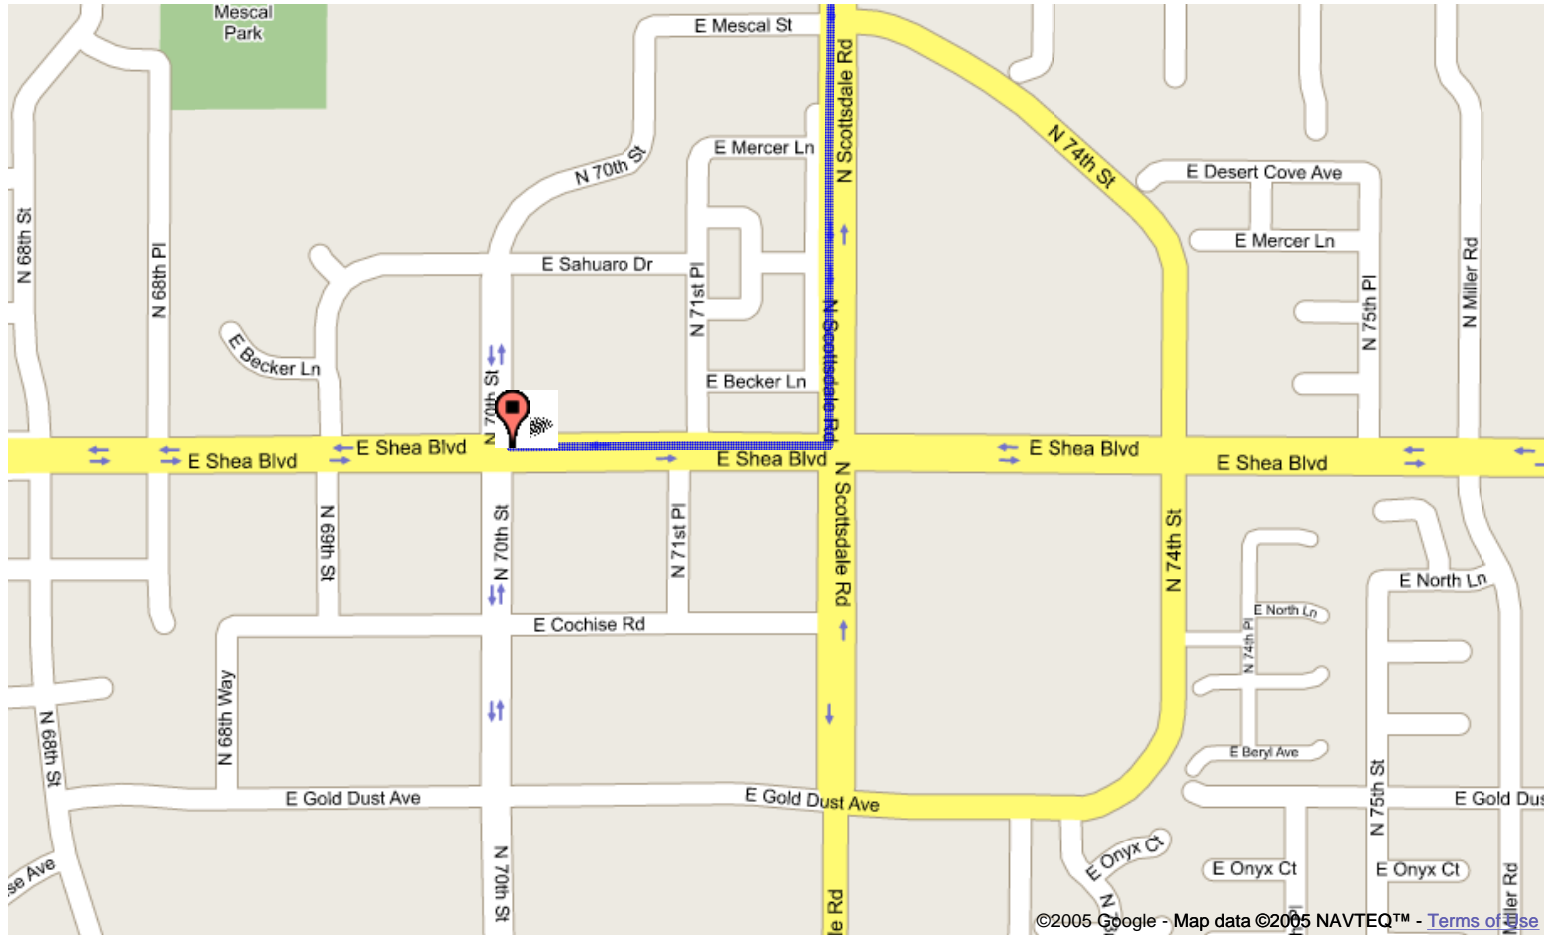

Start address: **7575 E Princess Dr
Scottsdale, AZ 85255**
End address: **7000 E Shea Blvd
Scottsdale, AZ 85254**
Distance: **5.4 mi (about 10 mins)**

1. Head west from E Princess Dr - go 0.2 mi
2. Bear right and head toward E Princess Blvd - go 0.1 mi
3. Bear right at E Princess Blvd - go 0.4 mi
4. Turn left at N Scottsdale Rd - go 4.5 mi
5. Turn right at E Shea Blvd - go 0.2 mi

These directions are for planning purposes only. You may find that construction projects, traffic, or other events may cause road conditions to differ from the map results.

Map data ©2005 NAVTEQ™, Tele Atlas