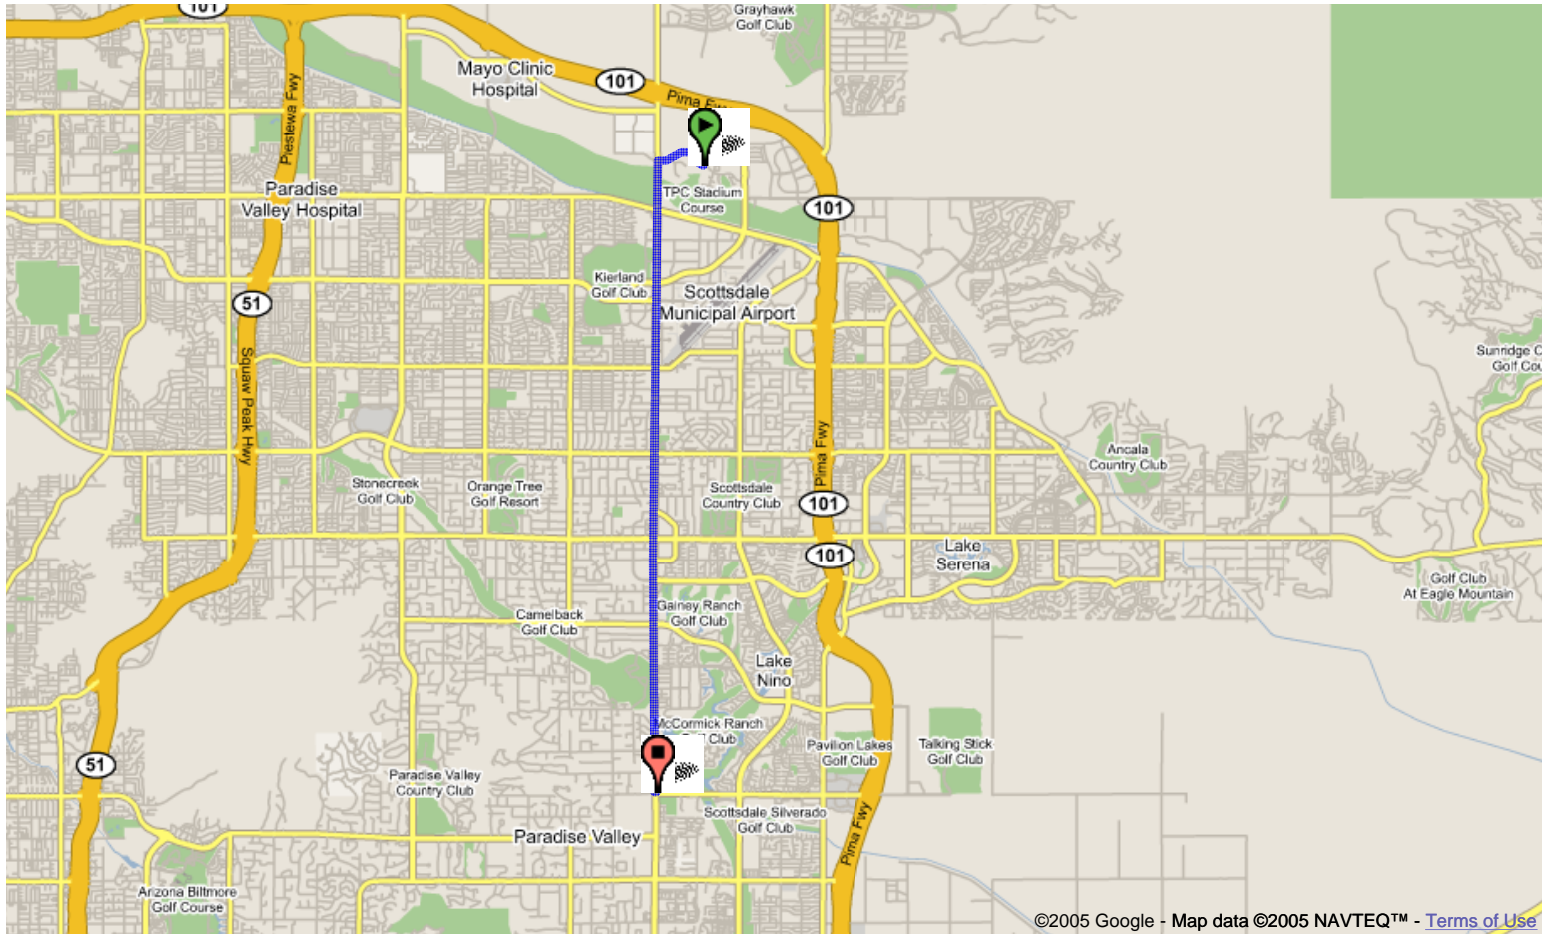

Roaring Fork**480.905.1155**

Start address: **7575 E Princess Dr
Scottsdale, AZ 85255**

End address: **4800 N Scottsdale Rd
Scottsdale, AZ 85251**

Distance: **10.4 mi (about 18 mins)**

©2005 Google - Map data ©2005 NAVTEQ™ - [Terms of Use](#)

Start address: **7575 E Princess Dr
Scottsdale, AZ 85255**
 End address: **7000 E Shea Blvd
Scottsdale, AZ 85254**
 Distance: **5.4 mi (about 10 mins)**

- | |
|--|
| 1. Head west from E Princess Dr - go 0.2 mi |
| 2. Bear right and head toward E Princess Blvd - go 0.1 mi |
| 3. Bear right at E Princess Blvd - go 0.4 mi |
| 4. Turn left at N Scottsdale Rd - go 4.5 mi |
| 5. Turn right at E Shea Blvd - go 0.2 mi |

These directions are for planning purposes only. You may find that construction projects, traffic, or other events may cause road conditions to differ from the map results.

Map data ©2005 NAVTEQ™, Tele Atlas

Roy's Pacific Rim

480.905.1155

Start address: **7575 E Princess Dr
Scottsdale, AZ 85255**
End address: **7001 N Scottsdale Rd
Paradise Valley, AZ 85253**
Distance: **8.2 mi (about 14 mins)**

©2005 Google - Map data ©2005 NAVTEQ™ - [Terms of Use](#)