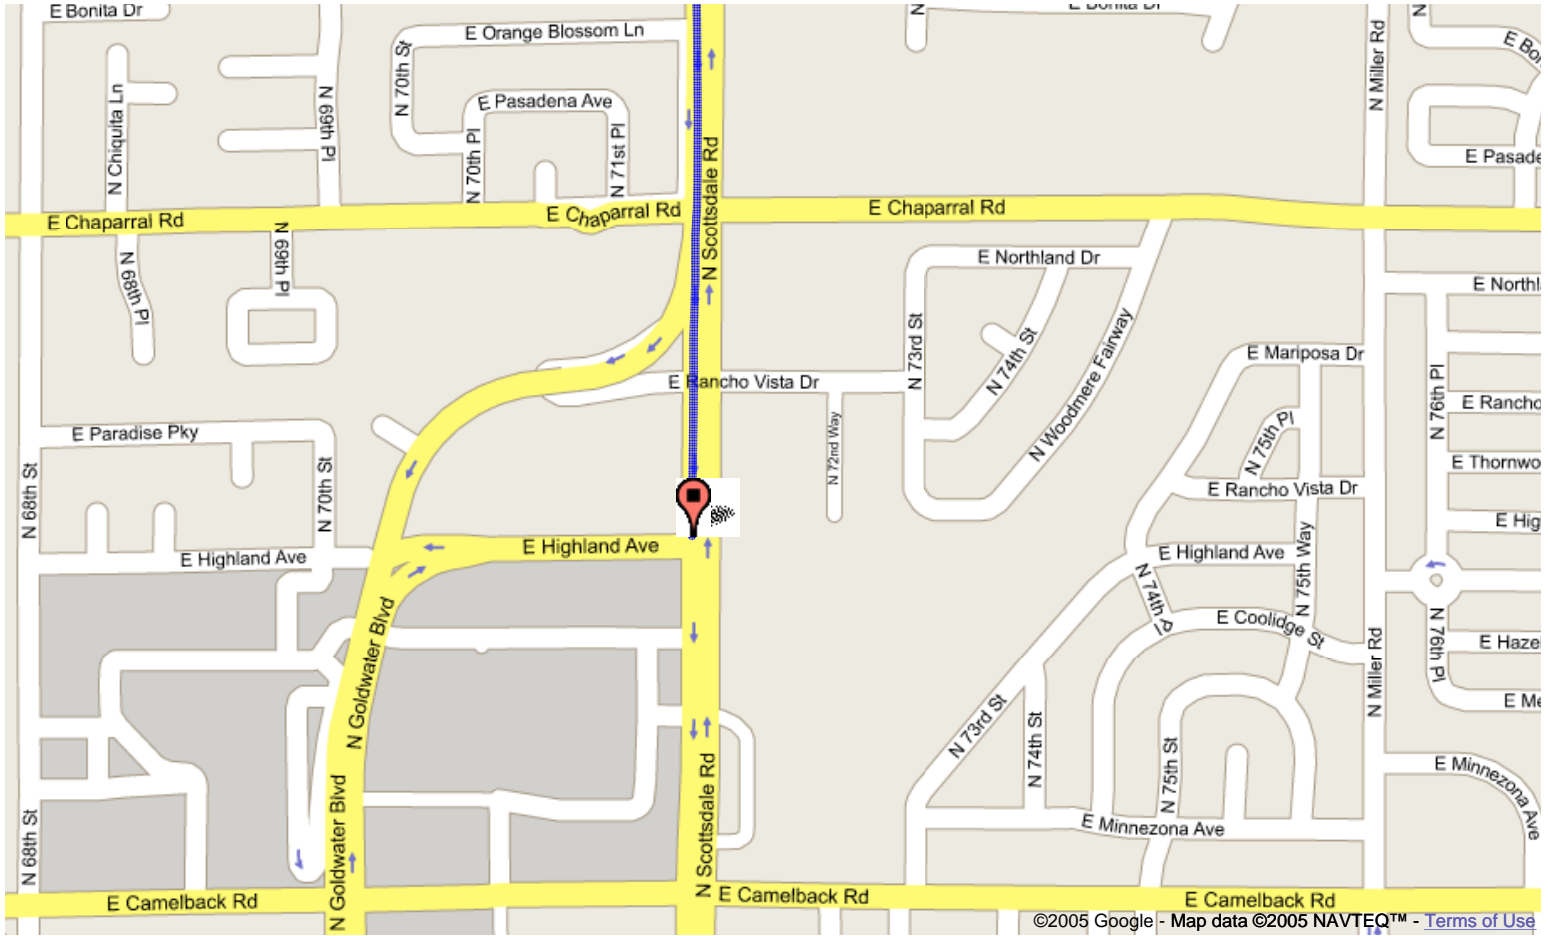

Roaring Fork**480.905.1155**

Start address: **7575 E Princess Dr
Scottsdale, AZ 85255**

End address: **4800 N Scottsdale Rd
Scottsdale, AZ 85251**

Distance: **10.4 mi (about 18 mins)**

©2005 Google - Map data ©2005 NAVTEQ™ - [Terms of Use](#)

1. Head **west** from **E Princess Dr** - go **0.2 mi**
2. Bear **right** and head toward **E Princess Blvd** - go **0.1 mi**
3. Bear **right** at **E Princess Blvd** - go **0.4 mi**
4. Turn **left** at **N Scottsdale Rd** - go **9.7 mi**

Start address: **7575 E Princess Dr
Scottsdale, AZ 85255**
End address: **4800 N Scottsdale Rd
Scottsdale, AZ 85251**
Distance: **10.4 mi (about 18 mins)**

- | |
|--|
| 1. Head west from E Princess Dr - go 0.2 mi |
| 2. Bear right and head toward E Princess Blvd - go 0.1 mi |
| 3. Bear right at E Princess Blvd - go 0.4 mi |
| 4. Turn left at N Scottsdale Rd - go 9.7 mi |