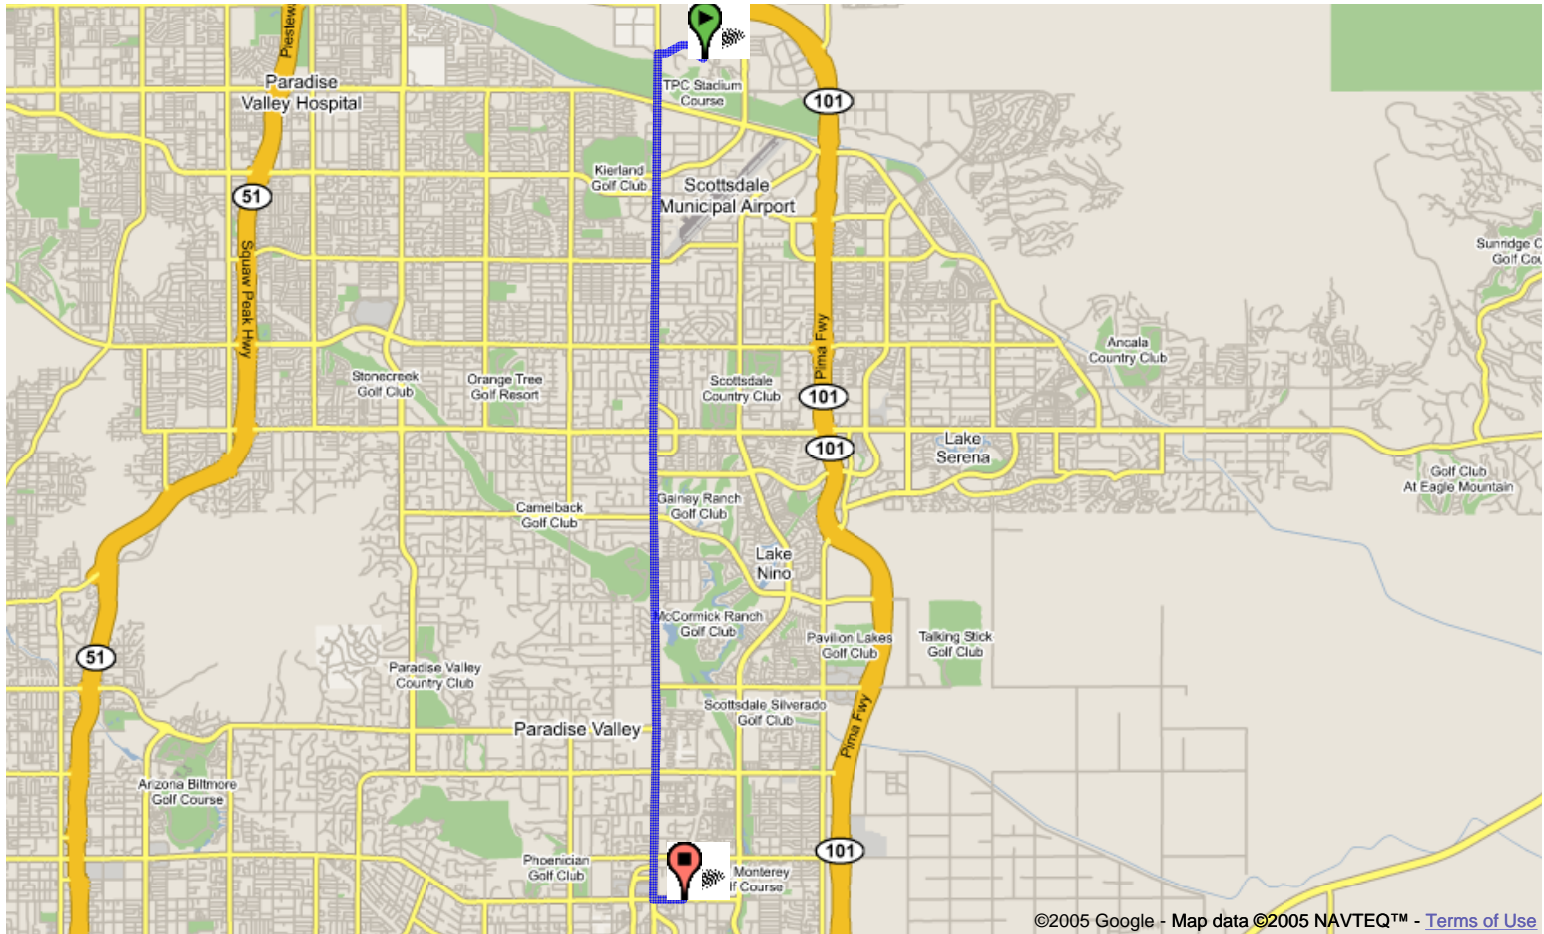

Don & Charlie's

480.990.0900

Start address: **7575 E Princess Dr
Scottsdale, AZ 85255**
End address: **7501 E Camelback Rd
Scottsdale, AZ 85251**
Distance: **11.0 mi (about 19 mins)**

©2005 Google - Map data ©2005 NAVTEQ™ - [Terms of Use](#)

1. Head west from E Princess Dr - go 0.2 mi
2. Bear right and head toward E Princess Blvd - go 0.1 mi
3. Bear right at E Princess Blvd - go 0.4 mi
4. Turn left at N Scottsdale Rd - go 10.0 mi
5. Turn left at E Camelback Rd - go 0.3 mi

These directions are for planning purposes only. You may find that construction projects, traffic, or other events may cause road conditions to differ from the map results.

Map data ©2005 NAVTEQ™, Tele Atlas