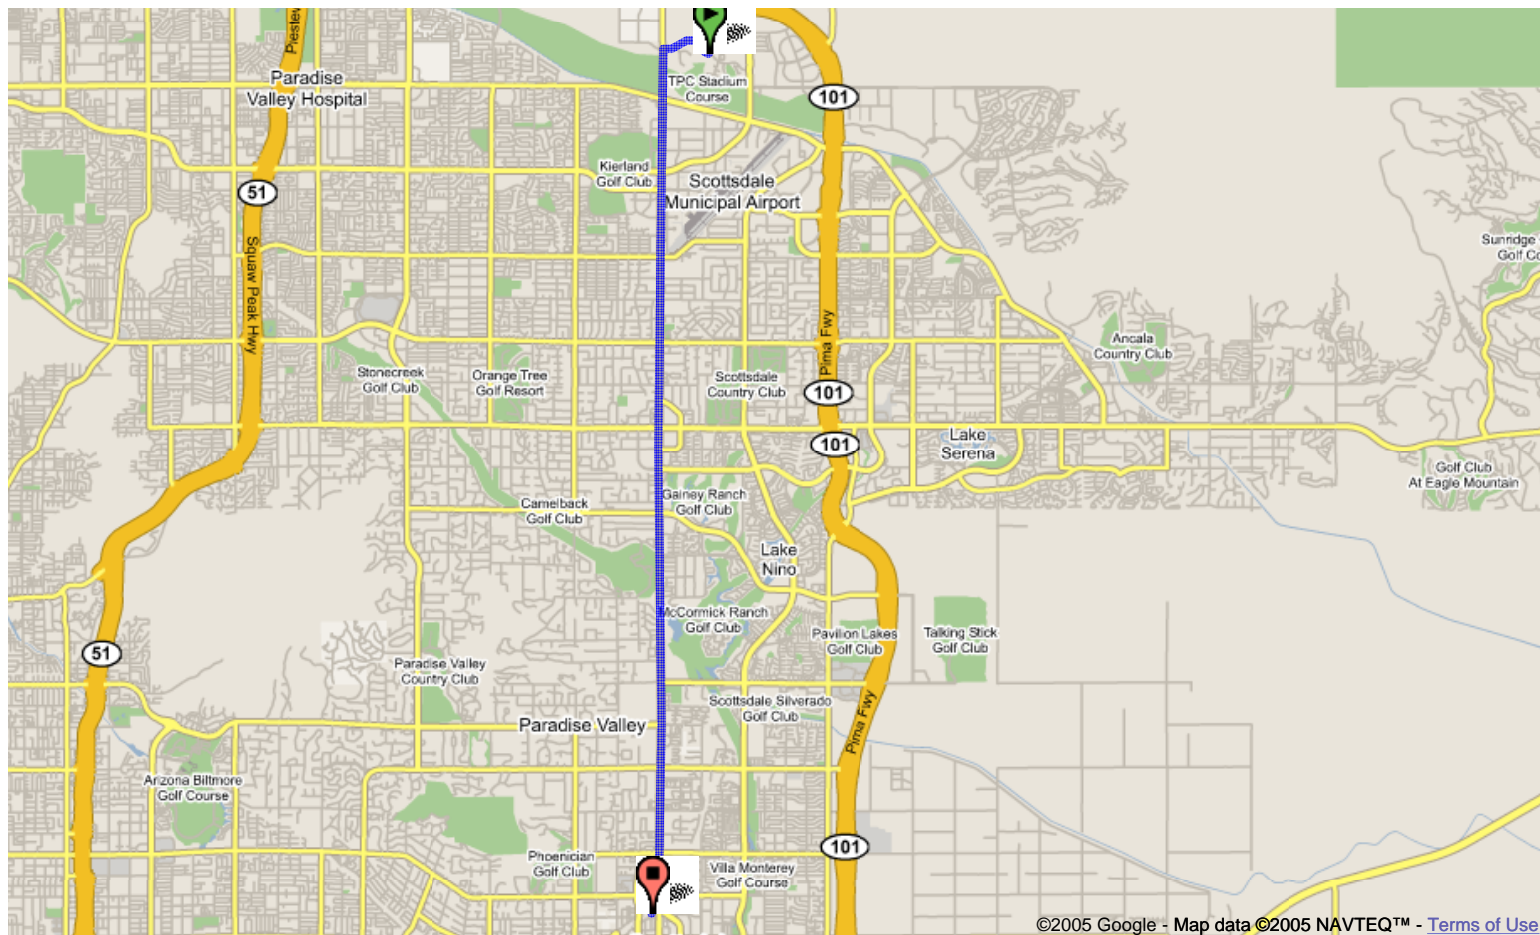

Cowboy Ciao

480.946.3111

Start address: **7575 E Princess Dr
Scottsdale, AZ 85255**

End address: **7133 E Stetson Dr
Scottsdale, AZ 85251**

Distance: **11.0 mi (about 19 mins)**

©2005 Google - Map data ©2005 NAVTEQ™ - [Terms of Use](#)

1. Head west from E Princess Dr - go 0.2 mi
2. Bear right and head toward E Princess Blvd - go 0.1 mi
3. Bear right at E Princess Blvd - go 0.4 mi
4. Turn left at N Scottsdale Rd - go 10 mi
...
5. Turn right at E Stetson Dr - go 0.1 mi

These directions are for planning purposes only. You may find that construction projects, traffic, or other events may cause road conditions to differ from the map results.

Map data ©2005 NAVTEQ™, Tele Atlas