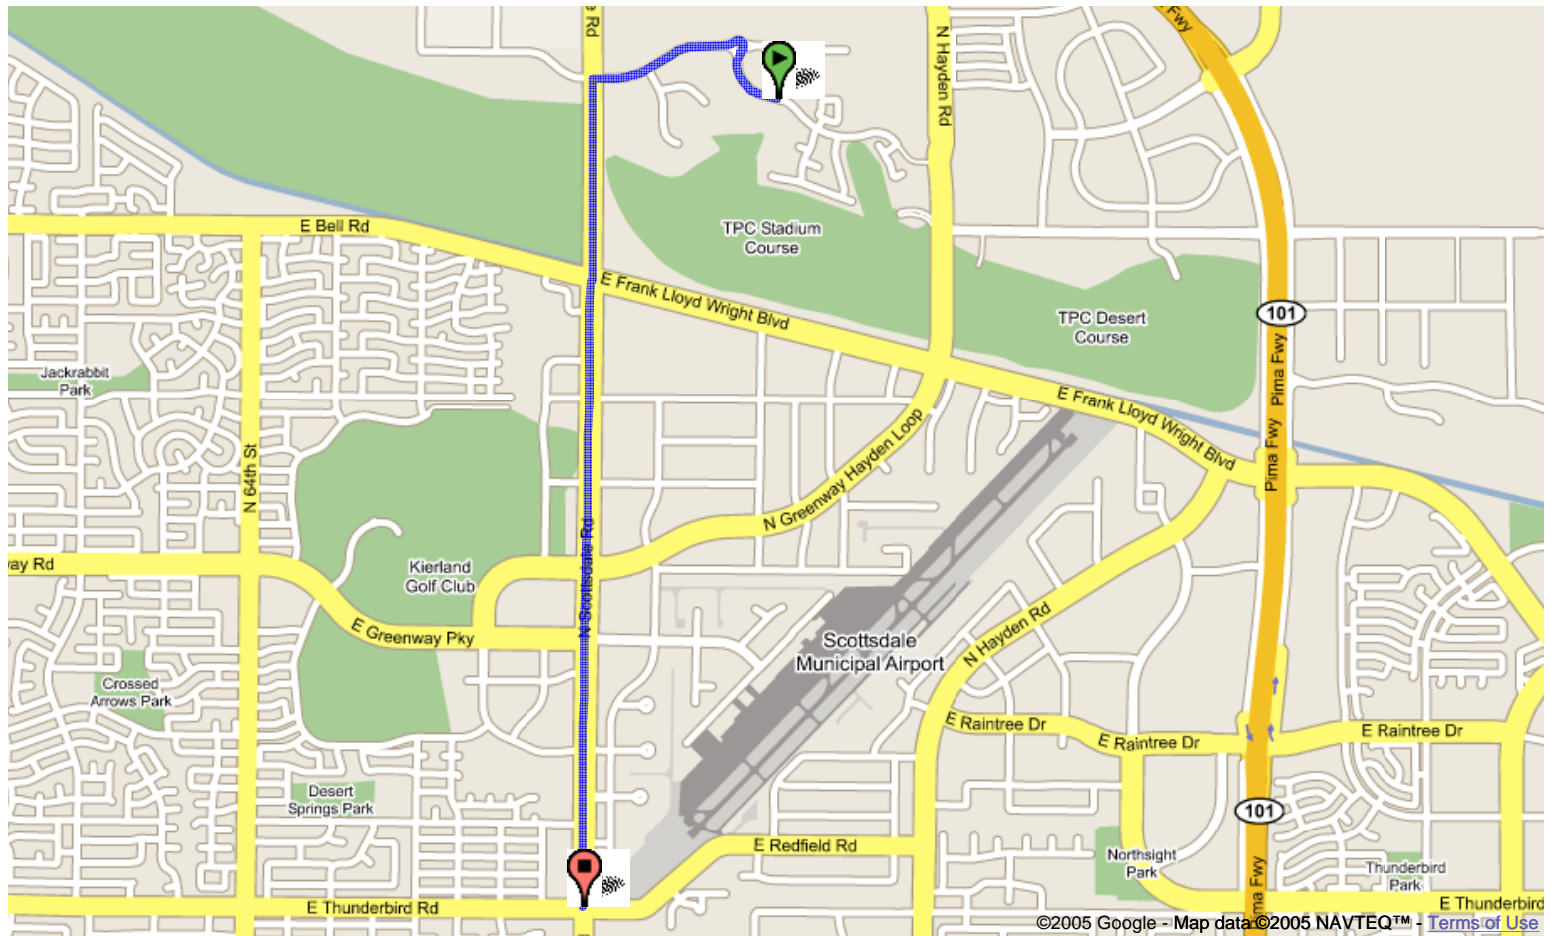

Start address: **7575 E Princess Dr
Scottsdale, AZ 85255**
End address: **7501 E Camelback Rd
Scottsdale, AZ 85251**
Distance: **11.0 mi (about 19 mins)**

- | |
|--|
| 1. Head west from E Princess Dr - go 0.2 mi |
| 2. Bear right and head toward E Princess Blvd - go 0.1 mi |
| 3. Bear right at E Princess Blvd - go 0.4 mi |
| 4. Turn left at N Scottsdale Rd - go 10.0 mi |
| 5. Turn left at E Camelback Rd - go 0.3 mi |

The Good Egg**480.483.1090**

Start address: **7575 E Princess Dr
Scottsdale, AZ 85255**
 End address: **13802 N Scottsdale Rd
Scottsdale, AZ 85254**
 Distance: **3.2 mi (about 5 mins)**

©2005 Google - Map data ©2005 NAVTEQ™ - [Terms of Use](#)